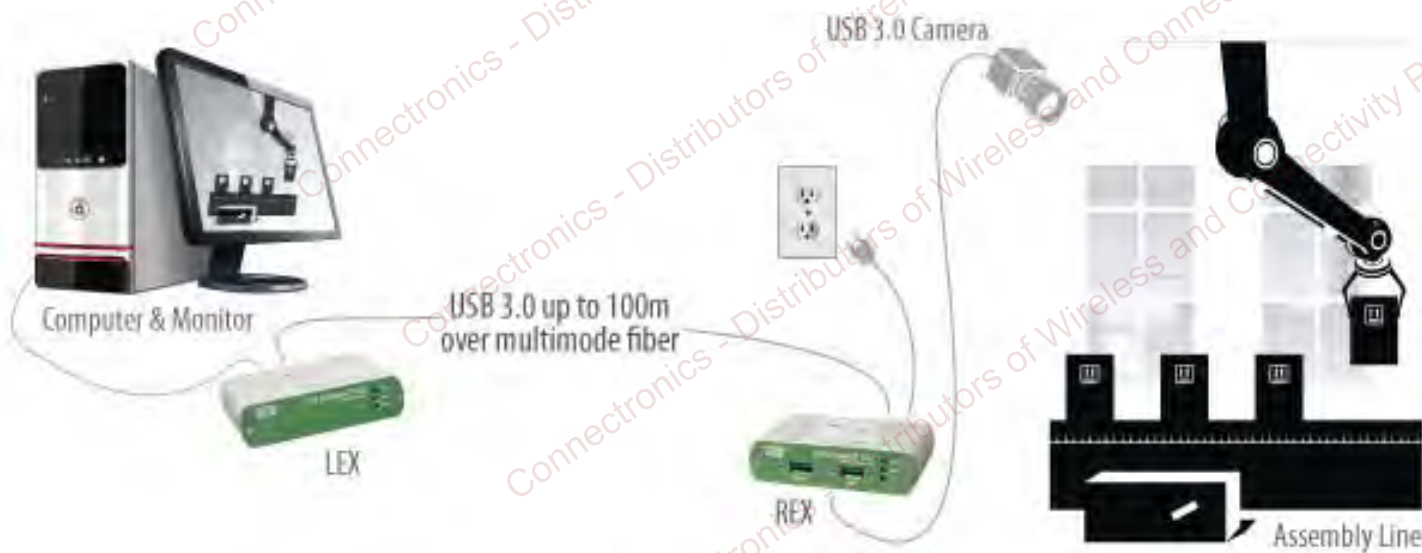

Icron's USB Extenders:

USB	USB Extender Model	Max Distance	Transmission Media	Power Adapter Location	USB Port(s)
USB 3.0*	USB 3.0 Spectra™ 3022	330ft/100m	Multimode Fiber	Remote Extender	2
USB 3.0*	USB 3.0 Spectra™ 3001-15	49ft/15m	Active Copper Cable	Bus-Powered	1
USB 2.0	USB 2.0 Ranger® 2304-LAN	330ft/100m	Cat 5e/6/7 or Local Area Network (LAN)	Remote Extender	4
USB 2.0	USB 2.0 Ranger® 2304	330ft/100m	Cat 5e/6/7	Remote Extender	4
USB 2.0	USB 2.0 Ranger® 2244	6.2mi/10km	Singlemode Fiber	Remote Extender	4
USB 2.0	USB 2.0 Ranger® 2224	1640ft/500m	Multimode Fiber	Remote Extender	4
USB 2.0	USB 2.0 Ranger® 2212	330ft/100m	Cat 5e/6/7	Local Extender	2
USB 2.0	USB 2.0 Ranger® 2211	330ft/100m	Cat 5e/6/7	Flexible: Local or Remote Extender	1
USB 2.0	USB 2.0 Ranger® 2204	330ft/100m	Cat 5e/6/7	Remote Extender	4
USB 2.0	USB 2.0 Ranger® 2201	330ft/100m	Cat 5e/6/7	Remote Extender	1
USB 1.1	USB 1.1 Rover® 2850	279ft/85m	Cat 5e/6/7	Bus-Powered	2
USB 1.1	USB 1.1 Rover® 1850	279ft/85m	Cat 5e/6/7	Bus-Powered	1

*Please note: USB 3.0 Spectra™ extenders are USB 3.0 only and not backward compatible with USB 2.0/1.1

Icron's KVM (Video + USB) Extenders:

KVM	KVM Extender Model	Max Distance	Transmission Media	Power Adapter Location	USB Port(s)
DVI + USB 2.0	EL5100 DVI + USB 2.0	330ft/100m	Cat 5e/6/7	Local and Remote Extenders	3
HDMI + USB 2.0	EL5200 HDMI + USB 2.0	330ft/100m	Cat 5e/6/7	Local and Remote Extenders	3

Deployment Configuration

The system typically consists of a pair of extender units: a Local extender unit connected to a host such as a computer, and a Remote extender unit connected to USB peripherals such as keyboard, mouse, flash drive or camera. These two extender points are joined by a transmission link cable such as Cat5e or fiber to provide a point-to-point extension connection at the required distance. The diagram above is an example of extending Machine Vision Cameras with Icron Technologies' USB 3.0 Spectra 3022 Fiber Extender.