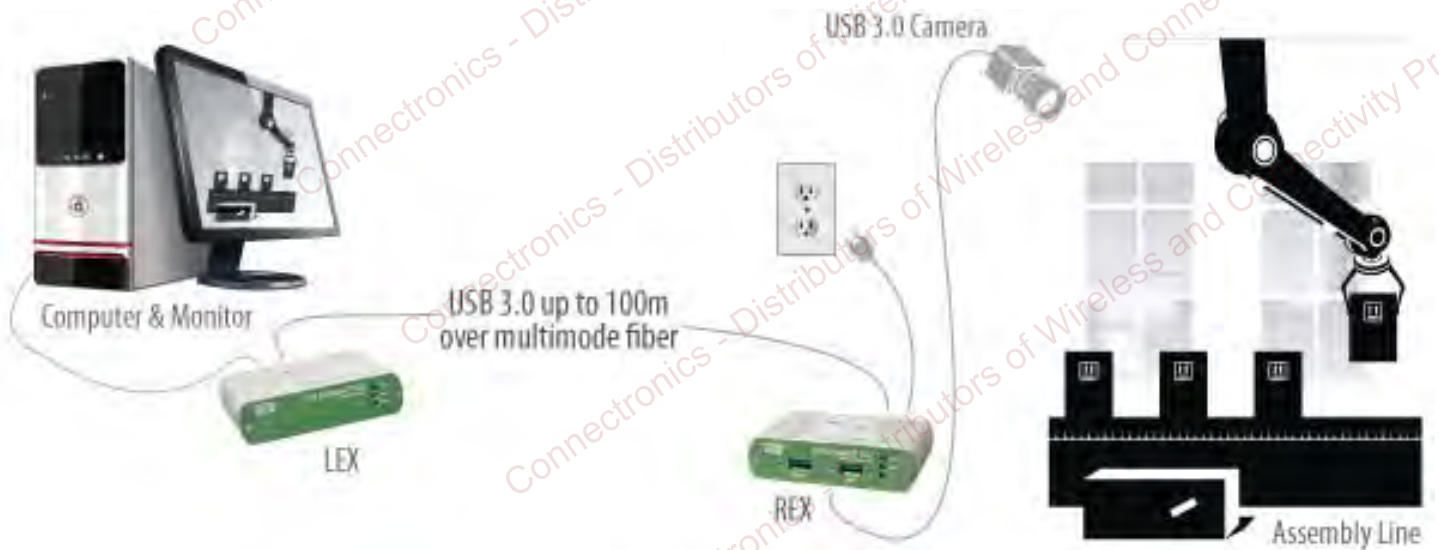

# ExtremeUSB® Extension Solutions

Many applications are challenged by USB's distance limitation of five meters for USB 2.0 and approximately three meters for USB 3.0, where the USB host on the computer and the device need to be separated. When you need your USB devices to operate reliably at extended distances, count on USB extenders from Icron Technologies with ExtremeUSB® – the industry recognized premium standard for USB extension.

## Icron's KVM (Video + USB) Extenders:

KVM	KVM Extender Model	Max Distance	Transmission Media	Power Adapter Location	USB Port(s)
DVI + USB 2.0	EL5100 DVI + USB 2.0	330ft/100m	Cat 5e/6/7	Local and Remote Extenders	3
HDMI + USB 2.0	EL5200 HDMI + USB 2.0	330ft/100m	Cat 5e/6/7	Local and Remote Extenders	3

## Deployment Configuration

The system typically consists of a pair of extender units: a Local extender unit connected to a host such as a computer, and a Remote extender unit connected to USB peripherals such as keyboard, mouse, flash drive or camera. These two extender points are joined by a transmission link cable such as Cat5e or fiber to provide a point-to-point extension connection at the required distance. The diagram above is an example of extending Machine Vision Cameras with Icron Technologies' USB 3.0 Spectra 3022 Fiber Extender.