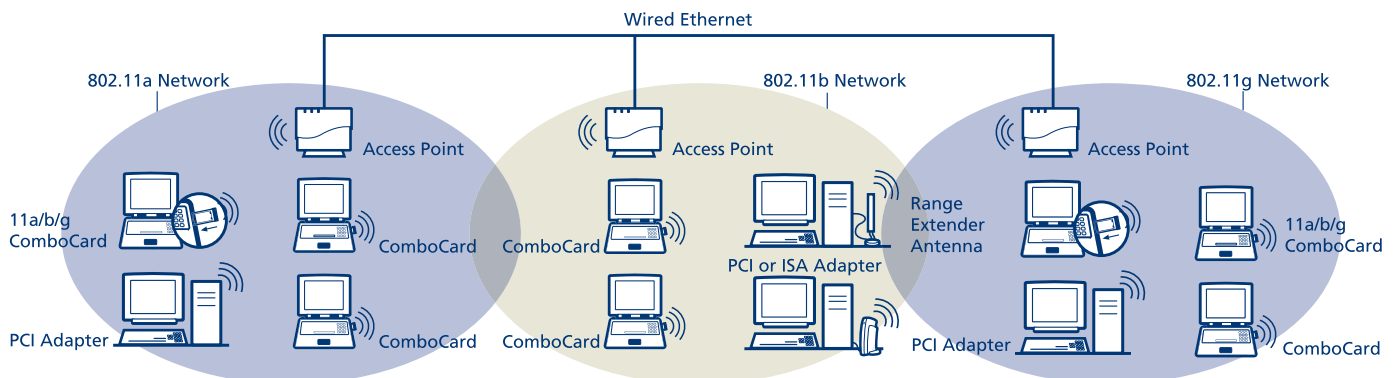

FEATURES

- Plugs directly into CardBus Type-II slot
- Intuitive client utility for easy, fast configuration
- Unlimited number of location profiles (Gold only)
- Seamless roaming between 802.11b/g networks
- Enterprise-class 802.1x security and multi-level WEP encryption
- Transmitter power control for optimal performance (Gold only)
- Connector for external Range Extender Antenna