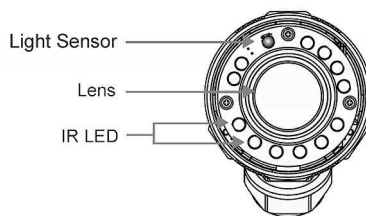

IK-WB70A

IP Network Bullet Camera

Built in lens	Vari-Focal (F=1.4 - 2.9, f= 3.3 - 12mm)
Angle of view(H)	23° to 85.2°
Angle of view(V)	14.8° to 51.6°
Zoom (Digital)	4x digital
Focus system	Manual
Sensor	1/3.3 CMOS
Effective Picture Element	640 x 480
Scanning System	Progressive
Image Compression	JPEG/MPEG4 (5 steps)
Audio I/O	Mic In, Line Out
Illumination	0 Lux with IR illuminators
Electric shutter	1/30 to 1/15,000 sec
Day/Night imaging	Yes (removable IR-cut filter)
White Balance	AWB
Gain AGC	Auto
Backlight compensation	On
Flickerless	On
Privacy mask	Yes
Motion detection	Yes
Protocols supported	TCP/ IP, HTTP, UPnP, RTSP/RTP/RTCP, IGMP, SMTP, FTP, DHCP, NTP, DNS, DDNS, PPPoE
Internet protocol	IPv4
MPEG4/JPEG	Simultaneous dual streaming
Maximum user access	Up to 10
Image sizes	640 x 480, 352 x 240, 176 x 144
Frame rate	30 fps at 640 x 480
FTPc frame rate	1 fps
Security	ID/password, HTTPS
Multi-case/Unicast	Yes
Alarm recording, email, FTP	Yes
Recording at client PC	Yes
Interface	10BASE-T/100BASE-TX, RJ-45
Digital input/output	1 in, 1 out
RS485	Yes
Dimensions (without shade)	7.09 (L) x 2.76 (W) x 2.76 (H) inches 180 (L) x 70 (W) x 70 (H) mm
Weight	969g (2.14 lbs)
Ratings	IP66 (water, dust), RoHS, FCC/B, ICES-003
IR illuminators	up to 15 meters
Embedded OS	Linux
Available OS	Windows W2K, XP, Vista
Power requirements	DC 12V±10%, AC 24V ± 5%, and Power over Ethernet
Power consumption	6W (max)
Accessories	AC adapter, Alignment sticker, anchor, I/O connector, quick start guide, manual, warranty