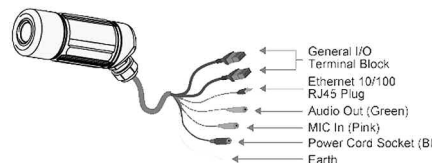

IK-WB70A

IP Network Bullet Camera

Built in lens	Vari-Focal (F=1.4 - 2.9, f= 3.3 - 12mm)
Angle of view(H)	23° to 85.2°
Angle of view(V)	14.8° to 51.6°
Zoom (Digital)	4x digital
Focus system	Manual
Sensor	1/3.3 CMOS
Effective Picture Element	640 x 480
Scanning System	Progressive
Image Compression	JPEG/MPEG4 (5 steps)
Audio I/O	Mic In, Line Out
Illumination	0 Lux with IR illuminators
Electric shutter	1/30 to 1/15,000 sec
Day/Night imaging	Yes (removable IR-cut filter)
White Balance	AWB
Gain AGC	Auto
Backlight compensation	On
Flickerless	On
Privacy mask	Yes
Motion detection	Yes
Protocols supported	TCP/ IP, HTTP, UPnP, RTSP/RTP/RTCP, IGMP, SMTP, FTP, DHCP, NTP, DNS, DDNS, PPPoE
Internet protocol	IPv4
MPEG4/JPEG	Simultaneous dual streaming
Maximum user access	Up to 10
Image sizes	640 x 480, 352 x 240, 176 x 144
Frame rate	30 fps at 640 x 480
FTPc frame rate	1 fps
Security	ID/password, HTTPS
Multi-case/Unicast	Yes
Alarm recording, email, FTP	Yes
Recording at client PC	Yes
Interface	10BASE-T/100BASE-TX, RJ-45
Digital input/output	1 in, 1 out
RS485	Yes
Dimensions (without shade)	7.09 (L) x 2.76 (W) x 2.76 (H) inches 180 (L) x 70 (W) x 70 (H) mm
Weight	969g (2.14 lbs)
Ratings	IP66 (water, dust), RoHS, FCC/B, ICES-003
IR illuminators	up to 15 meters
Embedded OS	Linux
Available OS	Windows W2K, XP, Vista
Power requirements	DC 12V±10%, AC 24V ± 5%, and Power over Ethernet
Power consumption	6W (max)
Accessories	AC adapter, Alignment sticker, anchor, I/O connector, quick start guide, manual, warranty